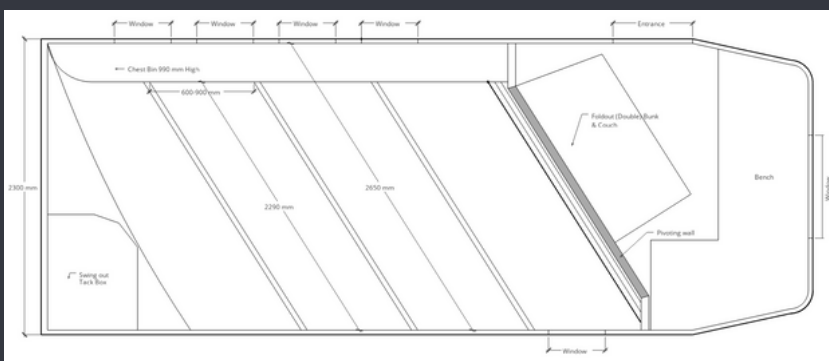

GLAMPING 'THE OVERNIGHTER'

FROM OUR BASE MODEL TO GLAMPING IN THE ADVENTURER
OR ANYWHERE IN BETWEEN. YOU CHOOSE YOUR OPTIONS

CONVERTIBLE LIVING

CLEVER DESIGNED PIVOTING WALL FOR MAXIMUM CAMPING SPACE

3 SEATER SETTEE WITH BUNK BED CONVERSION & STORAGE UNDERNEATH (DOUBLE BED OPTIONAL)

2 HORSE

INTERNAL: 2200 H 2250 W 5000 L
EXTERNAL: 2780 H 2325 W 6200 L
HORSE BAY SIZE 2500 L 800 W (ADJUSTABLE)

APPROX. WEIGHT: 1300 KG | GVM: 3500 KG

3 HORSE

INTERNAL: 2200 H 2250 W 5000 L
EXTERNAL: 2780 H 2325 W 6200 L
HORSE BAY SIZE 2500 L 800 W (ADJUSTABLE)

APPROX. WEIGHT: 1350 KG | GVM: 3500 KG

4 HORSE

INTERNAL: 2200 H 2250 W 6000 L
EXTERNAL: 2780 H 2325 W 7200 L
HORSE BAY SIZE 2500 L 800 W (ADJUSTABLE)

APPROX. WEIGHT: 1550 KG | GVM: 3500 KG

GET IN TOUCH
SEAN 027 501 6100 OR INFO@AREION.CO.NZ