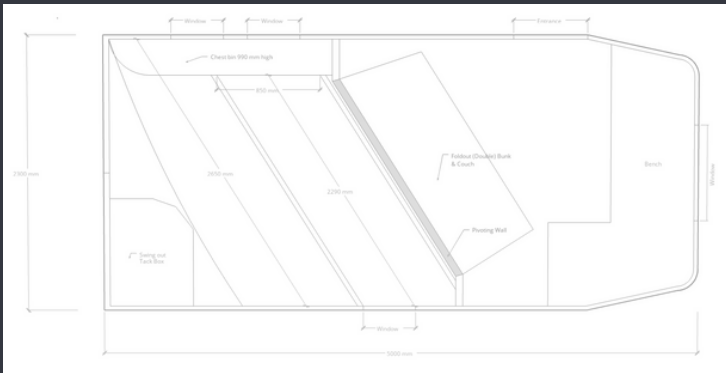

GLAMPING 'THE OVERNIGHTER'

FROM OUR BASE MODEL TO GLAMPING IN THE ADVENTURER
OR ANYWHERE IN BETWEEN. YOU CHOOSE YOUR OPTIONS

CONVERTIBLE LIVING

CLEVER DESIGNED PIVOTING WALL FOR MAXIMUM CAMPING SPACE

3 SEATER SETTEE WITH BUNK BED CONVERSION & STORAGE UNDERNEATH (DOUBLE BED OPTIONAL)

CHESTBIN

SWINGING TACK BOX (FITS 3 WESTERN SADDLES)

HUGH STORAGE AREA'S

CHEST BIN WITH EXTERNAL ACCESS DOORS

FRONT HAY LOCKER

LARGE SWING OUT TACK BOX

FRONT DRAWBAR BOX

GET IN TOUCH
SEAN 027 501 6100 OR INFO@AREION.CO.NZ

2 HORSE

INTERNAL: 2200 H 2250 W 5000 L
EXTERNAL: 2780 H 2325 W 6200 L
HORSE BAY SIZE 2500 L 800 W (ADJUSTABLE)

APPROX. WEIGHT: 1300 KG | GVM: 3500 KG

3 HORSE

INTERNAL: 2200 H 2250 W 5000 L
EXTERNAL: 2780 H 2325 W 6200 L
HORSE BAY SIZE 2500 L 800 W (ADJUSTABLE)

APPROX. WEIGHT: 1350 KG | GVM: 3500 KG

4 HORSE

INTERNAL: 2200 H 2250 W 6000 L
EXTERNAL: 2780 H 2325 W 7200 L
HORSE BAY SIZE 2500 L 800 W (ADJUSTABLE)

APPROX. WEIGHT: 1550 KG | GVM: 3500 KG

GET IN TOUCH
SEAN 027 501 6100 OR INFO@AREION.CO.NZ