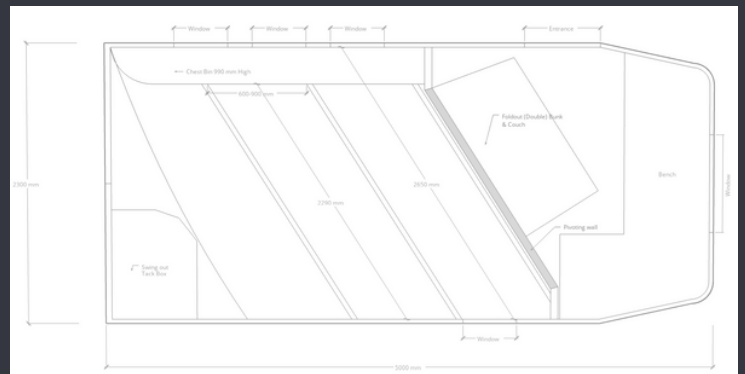

GLAMPING 'THE OVERNIGHTER'

FROM OUR BASE MODEL TO GLAMPING IN THE ADVENTURER
OR ANYWHERE IN BETWEEN. YOU CHOOSE YOUR OPTIONS

CONVERTIBLE LIVING

CLEVER DESIGNED PIVOTING WALL FOR MAXIMUM CAMPING SPACE

3 SEATER SETTEE WITH BUNK BED CONVERSION & STORAGE UNDERNEATH (DOUBLE BED OPTIONAL)

CHESTBIN

SWINGING TACK BOX (FITS 3 WESTERN SADDLES)

HUGH STORAGE AREA'S

CHEST BIN WITH EXTERNAL ACCESS DOORS

FRONT HAY LOCKER

LARGE SWING OUT TACK BOX

FRONT DRAWBAR BOX

GET IN TOUCH
SEAN 027 501 6100 OR INFO@AREION.CO.NZ

2 HORSE

INTERNAL: 2200 H 2250 W 5000 L
EXTERNAL: 2780 H 2325 W 6200 L
HORSE BAY SIZE 2500 L 800 W (ADJUSTABLE)

APPROX. WEIGHT: 1300 KG | GVM: 3500 KG

3 HORSE

INTERNAL: 2200 H 2250 W 5000 L
EXTERNAL: 2780 H 2325 W 6200 L
HORSE BAY SIZE 2500 L 800 W (ADJUSTABLE)

APPROX. WEIGHT: 1350 KG | GVM: 3500 KG

4 HORSE

INTERNAL: 2200 H 2250 W 6000 L
EXTERNAL: 2780 H 2325 W 7200 L
HORSE BAY SIZE 2500 L 800 W (ADJUSTABLE)

APPROX. WEIGHT: 1550 KG | GVM: 3500 KG

GET IN TOUCH
SEAN 027 501 6100 OR INFO@AREION.CO.NZ