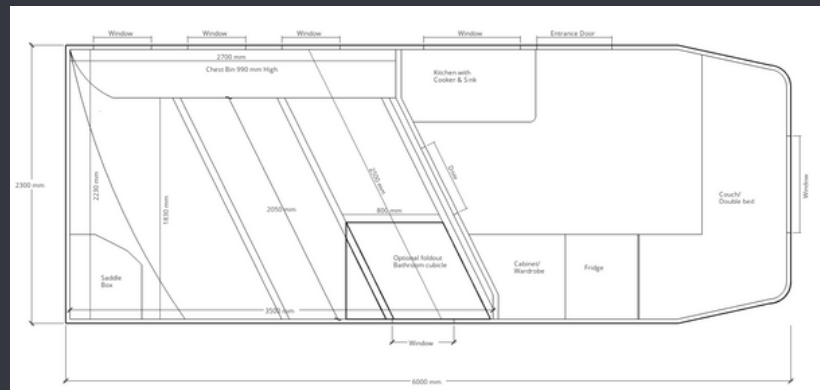

OVERLAY TIMBER LOOK FLOOR (INSULATED)

RAISED FLOOR WITH UNDERFLOOR STORAGE

EXTRA BUNK BED ABOVE SETTEE

HORSE AREA

CLEVER SHOWER & TOILET FOLD OUT PRIVACY CUBICLE

CHESTBIN

SWINGING TACK BOX (FITS 3 WESTERN SADDLES)

2 HORSE

INTERNAL: 2300 H 2250 W 5000 L
EXTERNAL: 2780 H 2325 W 6200 L
HORSE BAY SIZE 2500 L 800 W (ADJUSTABLE)

APPROX. WEIGHT: 1600 KG | GVM: 3500 KG

3 HORSE

INTERNAL: 2200 H 2250 W 6000 L
EXTERNAL: 2780 H 2325 W 7200 L
HORSE BAY SIZE 2500 L 800 W (ADJUSTABLE)

APPROX. WEIGHT: 1800 KG | GVM: 3500 KG

GET IN TOUCH
SEAN 027 501 6100 OR INFO@AREION.CO.NZ